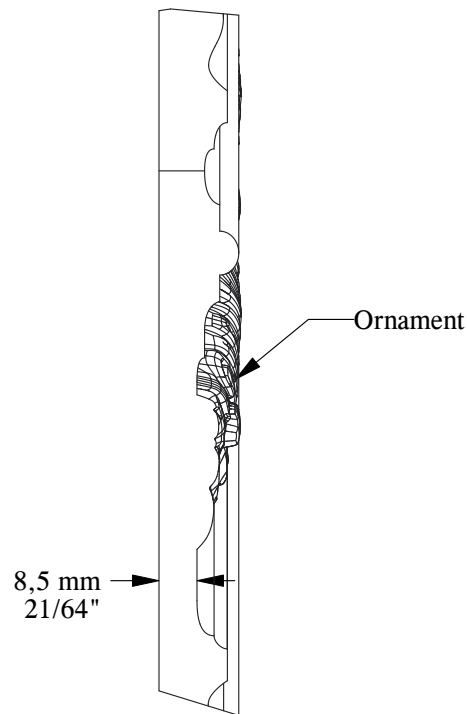

SCALE 1:20

DETAIL A
SCALE 1:2

SEE DETAIL A

SCALE 1:5

Installation area: 0,8m²

ORAC[®]
DECOR

Biekorfstraat 32
8400 Oostende - Belgium
Tel +32 (0)59 80 32 52
www.oracdecor.com
info@oracdecor.com

Part name: W130

Designed by: ORAC

Designed on: 25-Nov-2019

Unless otherwise specified: all dimensions are in millimeters and inches, scale 1:1, length 2 meters

All information in this document is Orac's exclusive property. It may in no case be reproduced, even partly, be communicated to a third party or used for any possible purpose without ORAC's express written permission. Further legal information can be found at <https://www.oracdecor.com/en/general-sales-conditions>