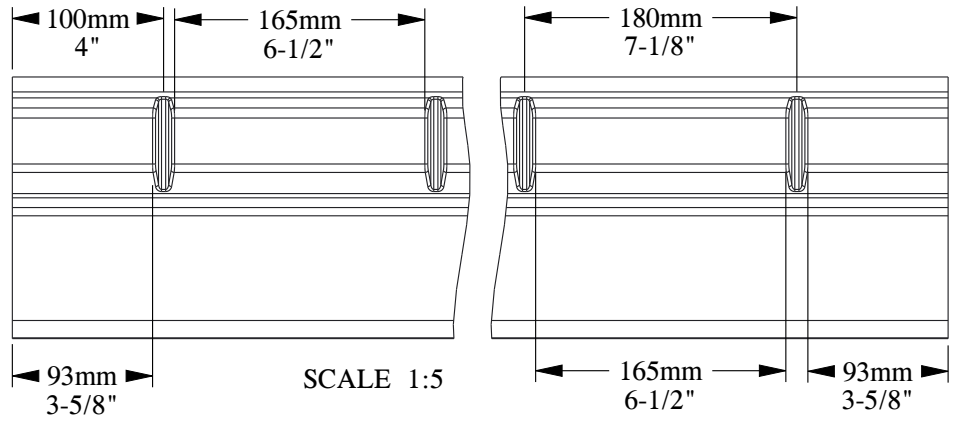

SCALE 1:2

SCALE 1:5

ORAC[®]
DECOR
 Biekorfstraat 32
 8400 Oostende - Belgium
 Tel +32 (0)59 80 32 52
www.oracdecor.com
info@oracdecor.com

Part name: C351
 Designed by: Jacques Vergracht
 Designed on: 19-Nov-2004

Version: 1.0

Unless otherwise specified: all dimensions are in millimeters and inches, scale 1:1, length 2 meters

All information in this document is Orac's exclusive property. It may in no case be reproduced, even partly, be communicated to a third party or used for any possible purpose without ORAC's express written permission. Further legal information can be found at <https://www.oracdecor.com/en/general-sales-conditions>